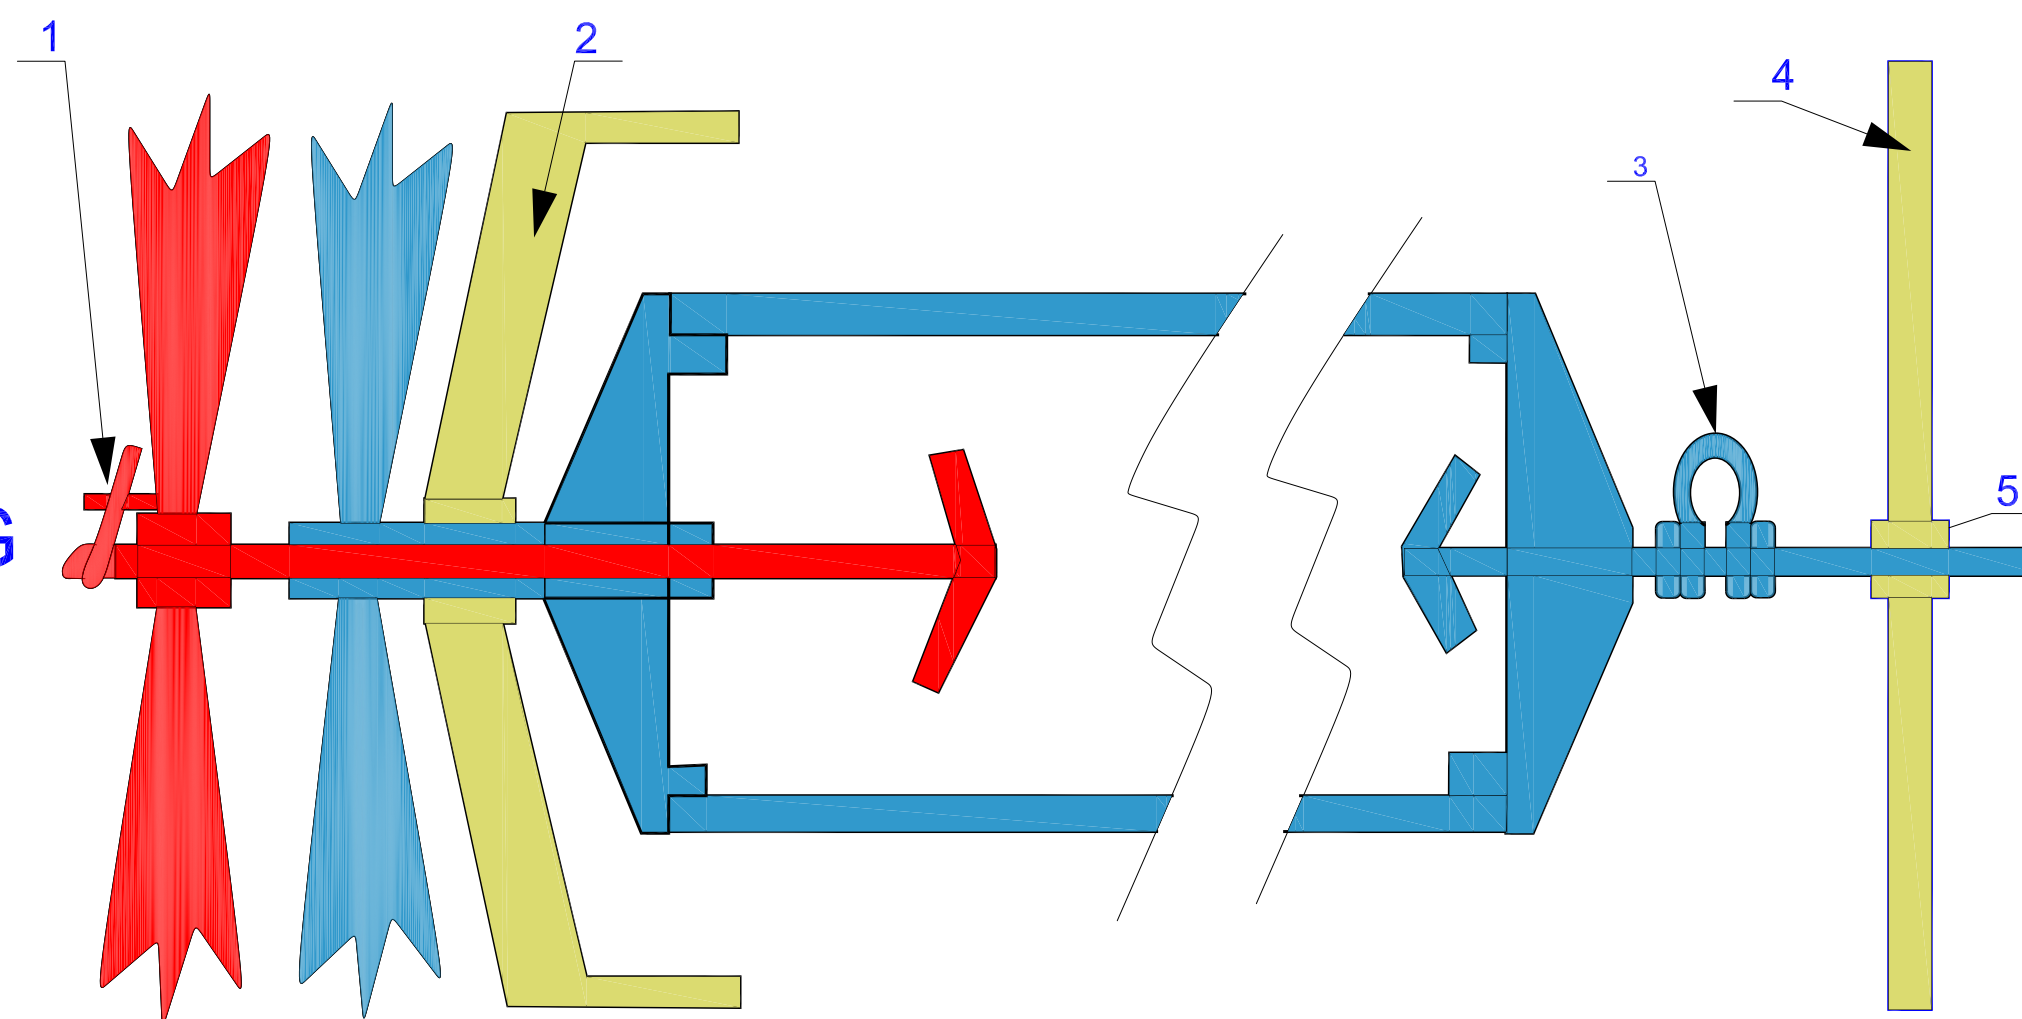

## CONTRA-ROTATING PROPELLER DRIVE

# Contra-Rotating Propellers

DRAWN BY TOM AKERY 4 NOV 2016 MODIFIED FOR RUBBER POWER FREE FLIGHT 27" SPAN  
 CONTRA - ROTATING PROP ARRANGEMENT TAKEN FROM MB-5 BUILD ON HPA SITE  
 FROM ITALIAN PLAN FOUND ON THE NET FOR IC RC MODEL APPROXIMATELY 40" SPAN  
 - DESIGNER UNKNOWN

- 1. FREE WHEEL DEVICE 2. NOSEBLOCK PROP BEARING 3. MOTOR ANCHOR HOOP
  - 4. FUSELAGE FORMER 5. BRASS TUBE BUSHING REAR MOTOR MOUNT
- GOLDEN COLOR IS FIXED OR CLIPPED INTO THE FUSELAGE - RED SPINS ONE WAY  
 BLUE SPINS THE OPPOSITE OF RED.